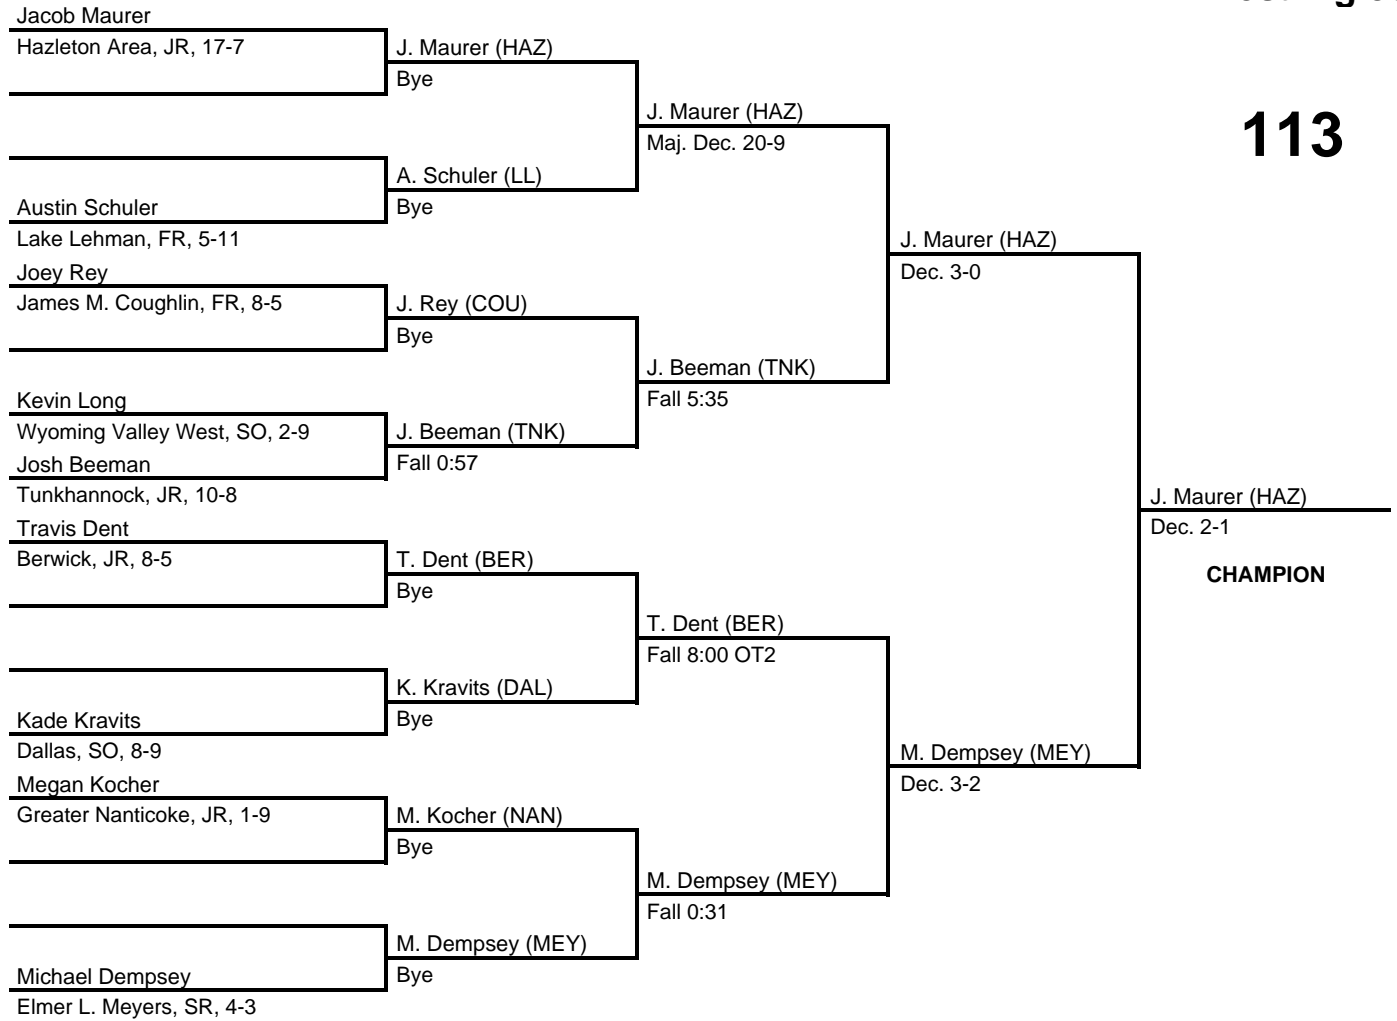

2016 Wyoming Valley Conference Tournament

at Lake Lehman HS -- January 8-9, 2016

results provided by
PA-Wrestling.com

113