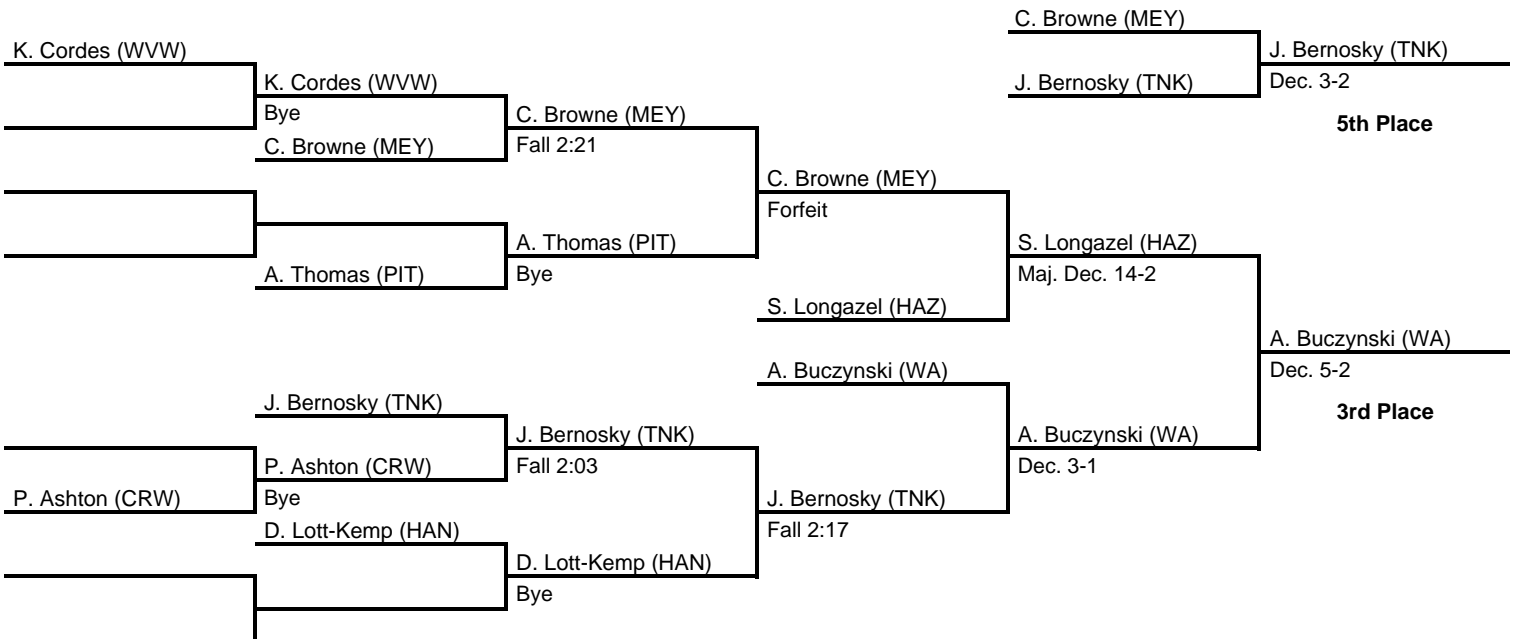

2016 Wyoming Valley Conference Tournament

at Lake Lehman HS -- January 8-9, 2016

results provided by
PA-Wrestling.com

2016 Wyoming Valley Conference Tournament

at Lake Lehman HS -- January 8-9, 2016

results provided by
PA-Wrestling.com