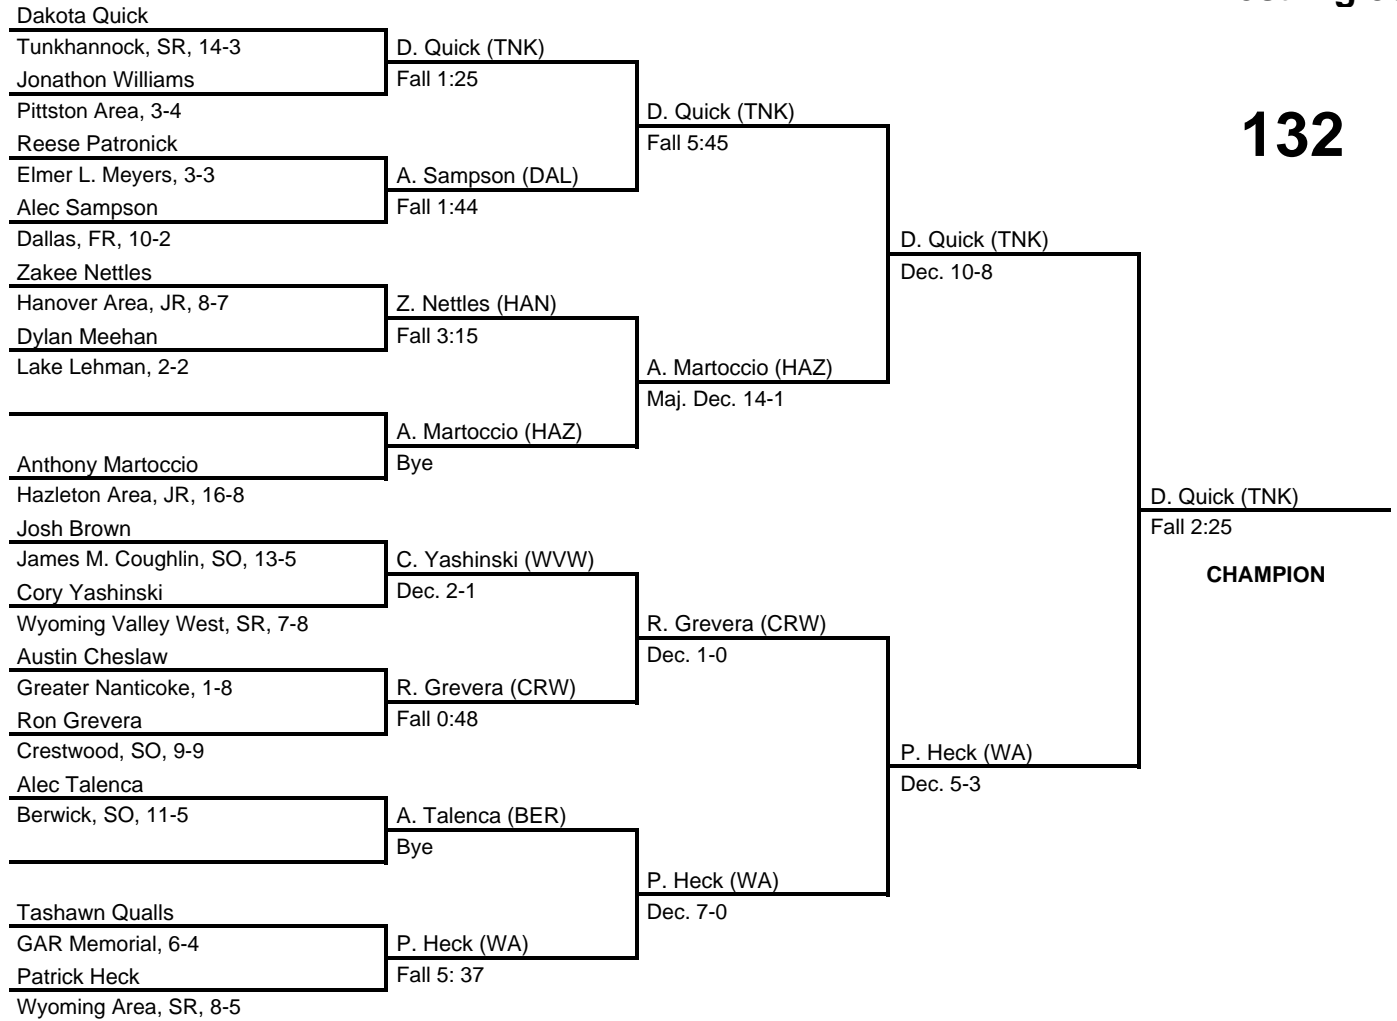

2016 Wyoming Valley Conference Tournament

at Lake Lehman HS -- January 8-9, 2016

results provided by
PA-Wrestling.com