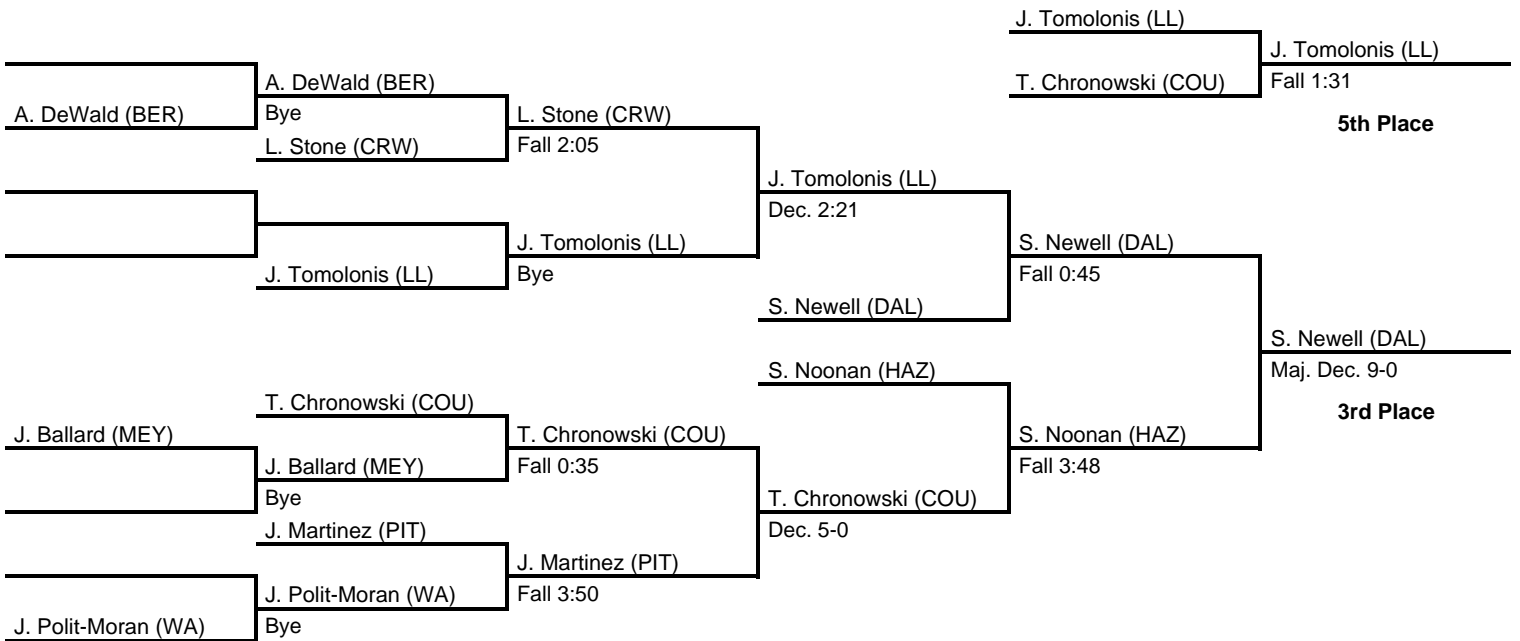

2016 Wyoming Valley Conference Tournament

at Lake Lehman HS -- January 8-9, 2016

results provided by
PA-Wrestling.com