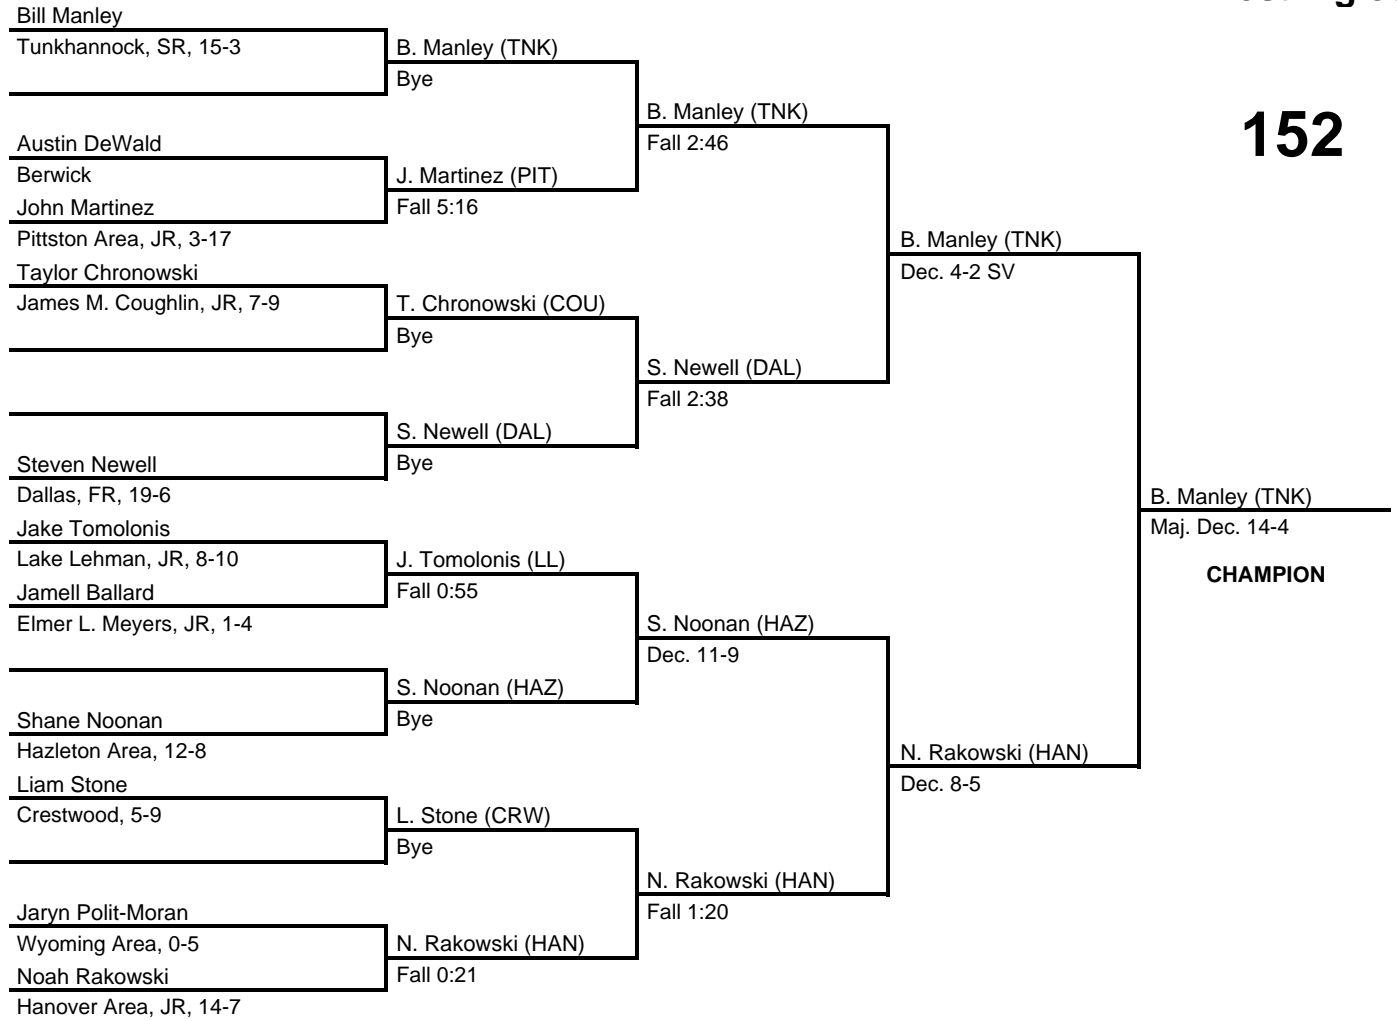

2016 Wyoming Valley Conference Tournament

at Lake Lehman HS -- January 8-9, 2016

results provided by
PA-Wrestling.com