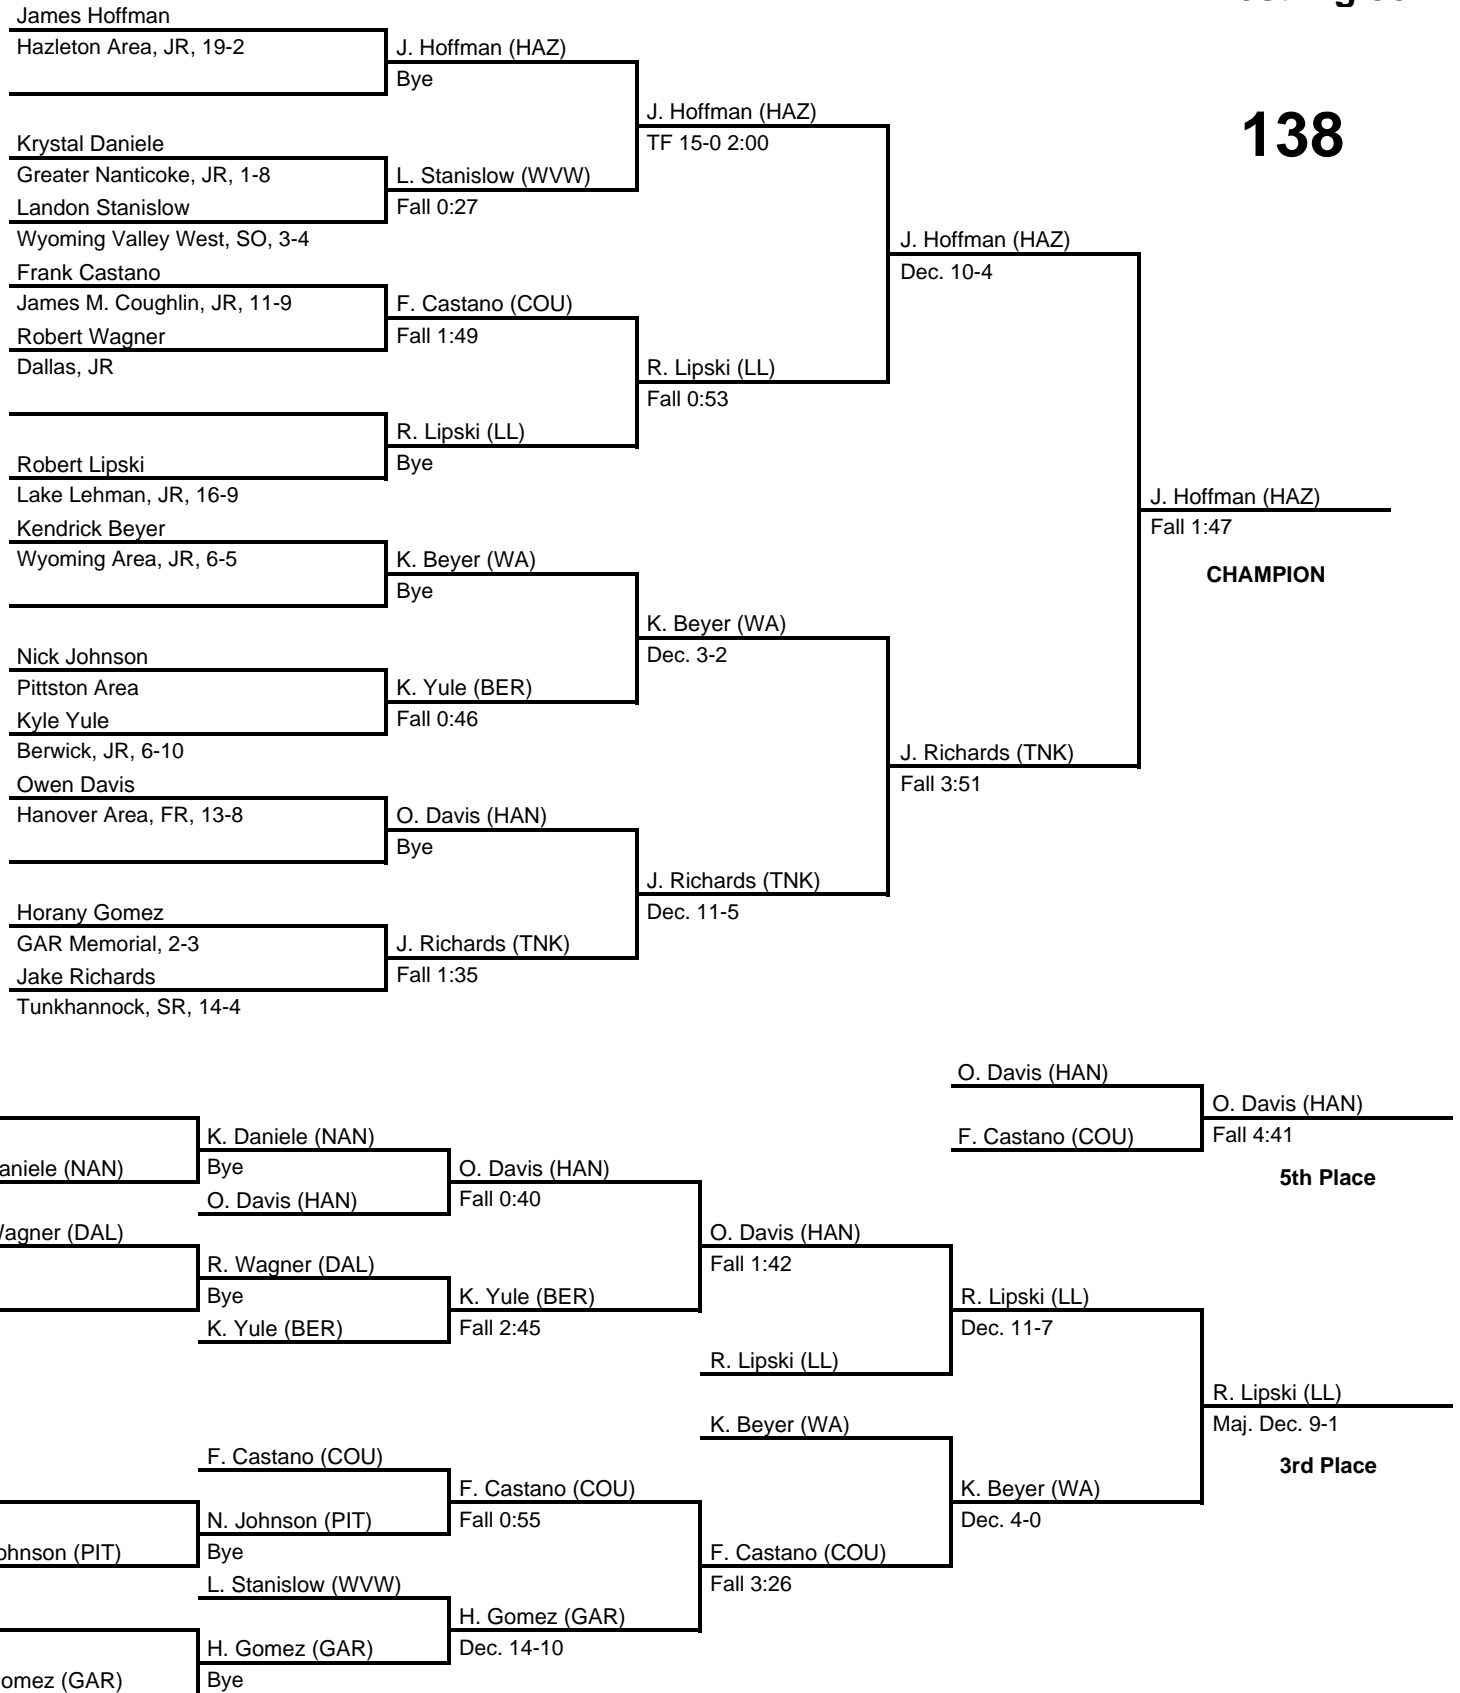

2016 Wyoming Valley Conference Tournament

at Lake Lehman HS -- January 8-9, 2016

results provided by
PA-Wrestling.com