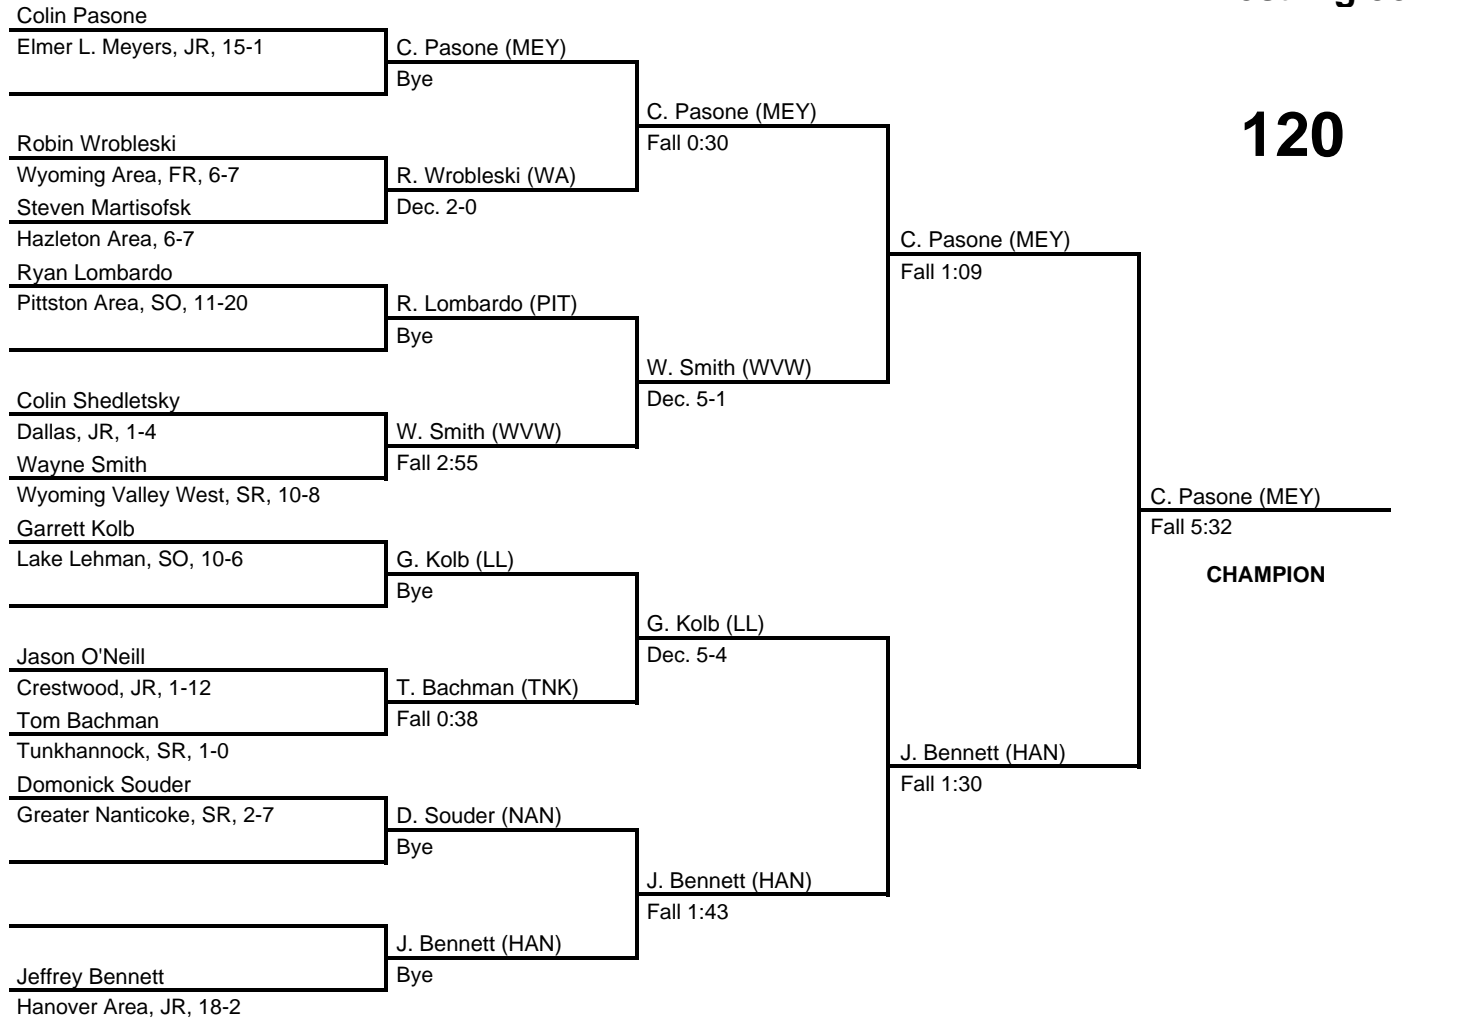

2016 Wyoming Valley Conference Tournament

at Lake Lehman HS -- January 8-9, 2016

results provided by
PA-Wrestling.com