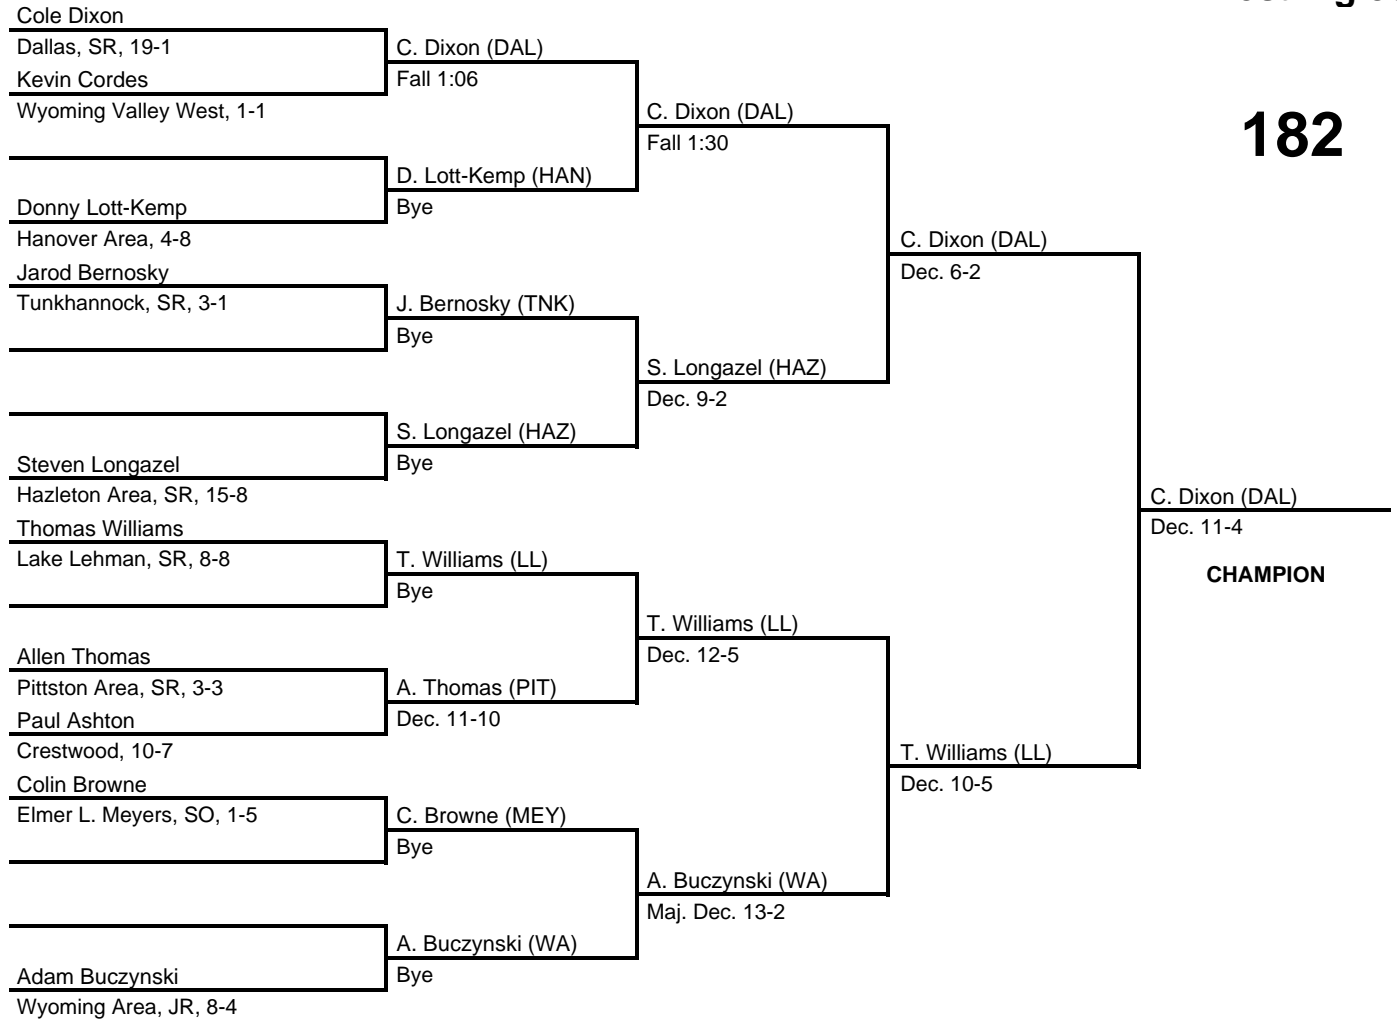

2016 Wyoming Valley Conference Tournament

at Lake Lehman HS -- January 8-9, 2016

results provided by
PA-Wrestling.com