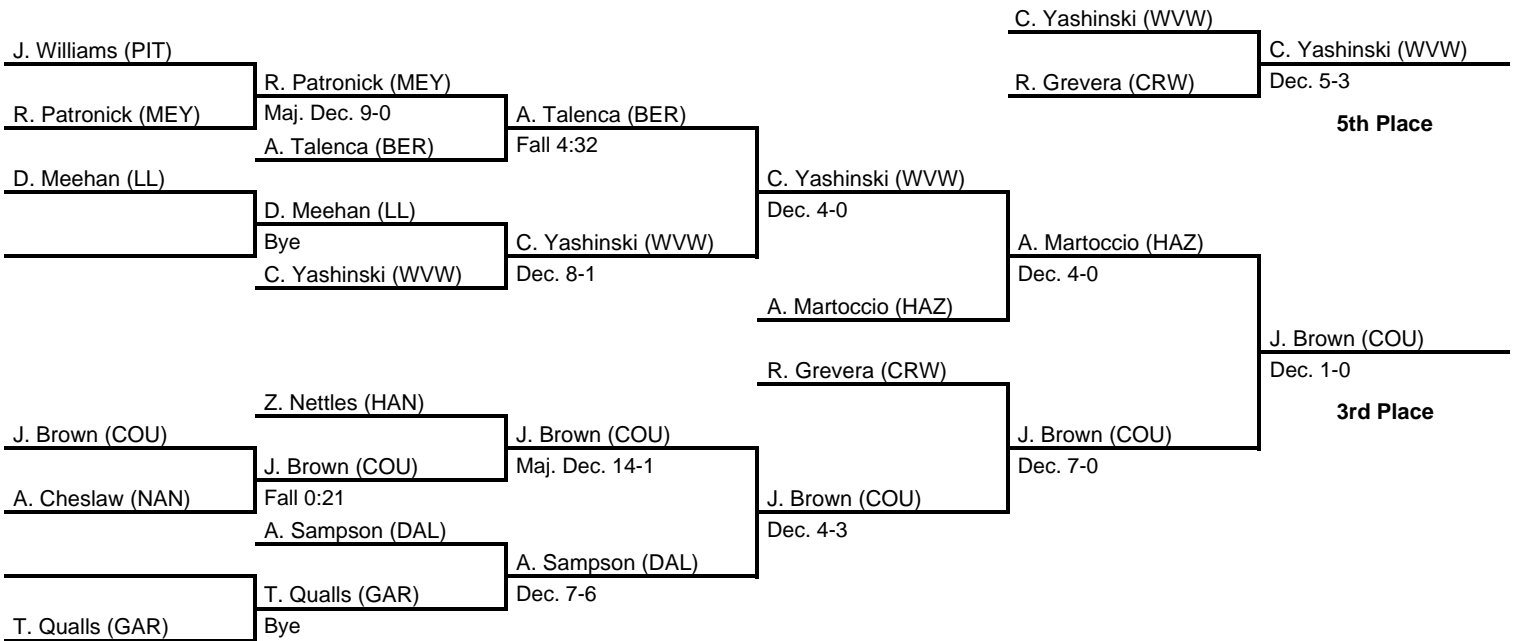

2016 Wyoming Valley Conference Tournament

at Lake Lehman HS -- January 8-9, 2016

results provided by
PA-Wrestling.com