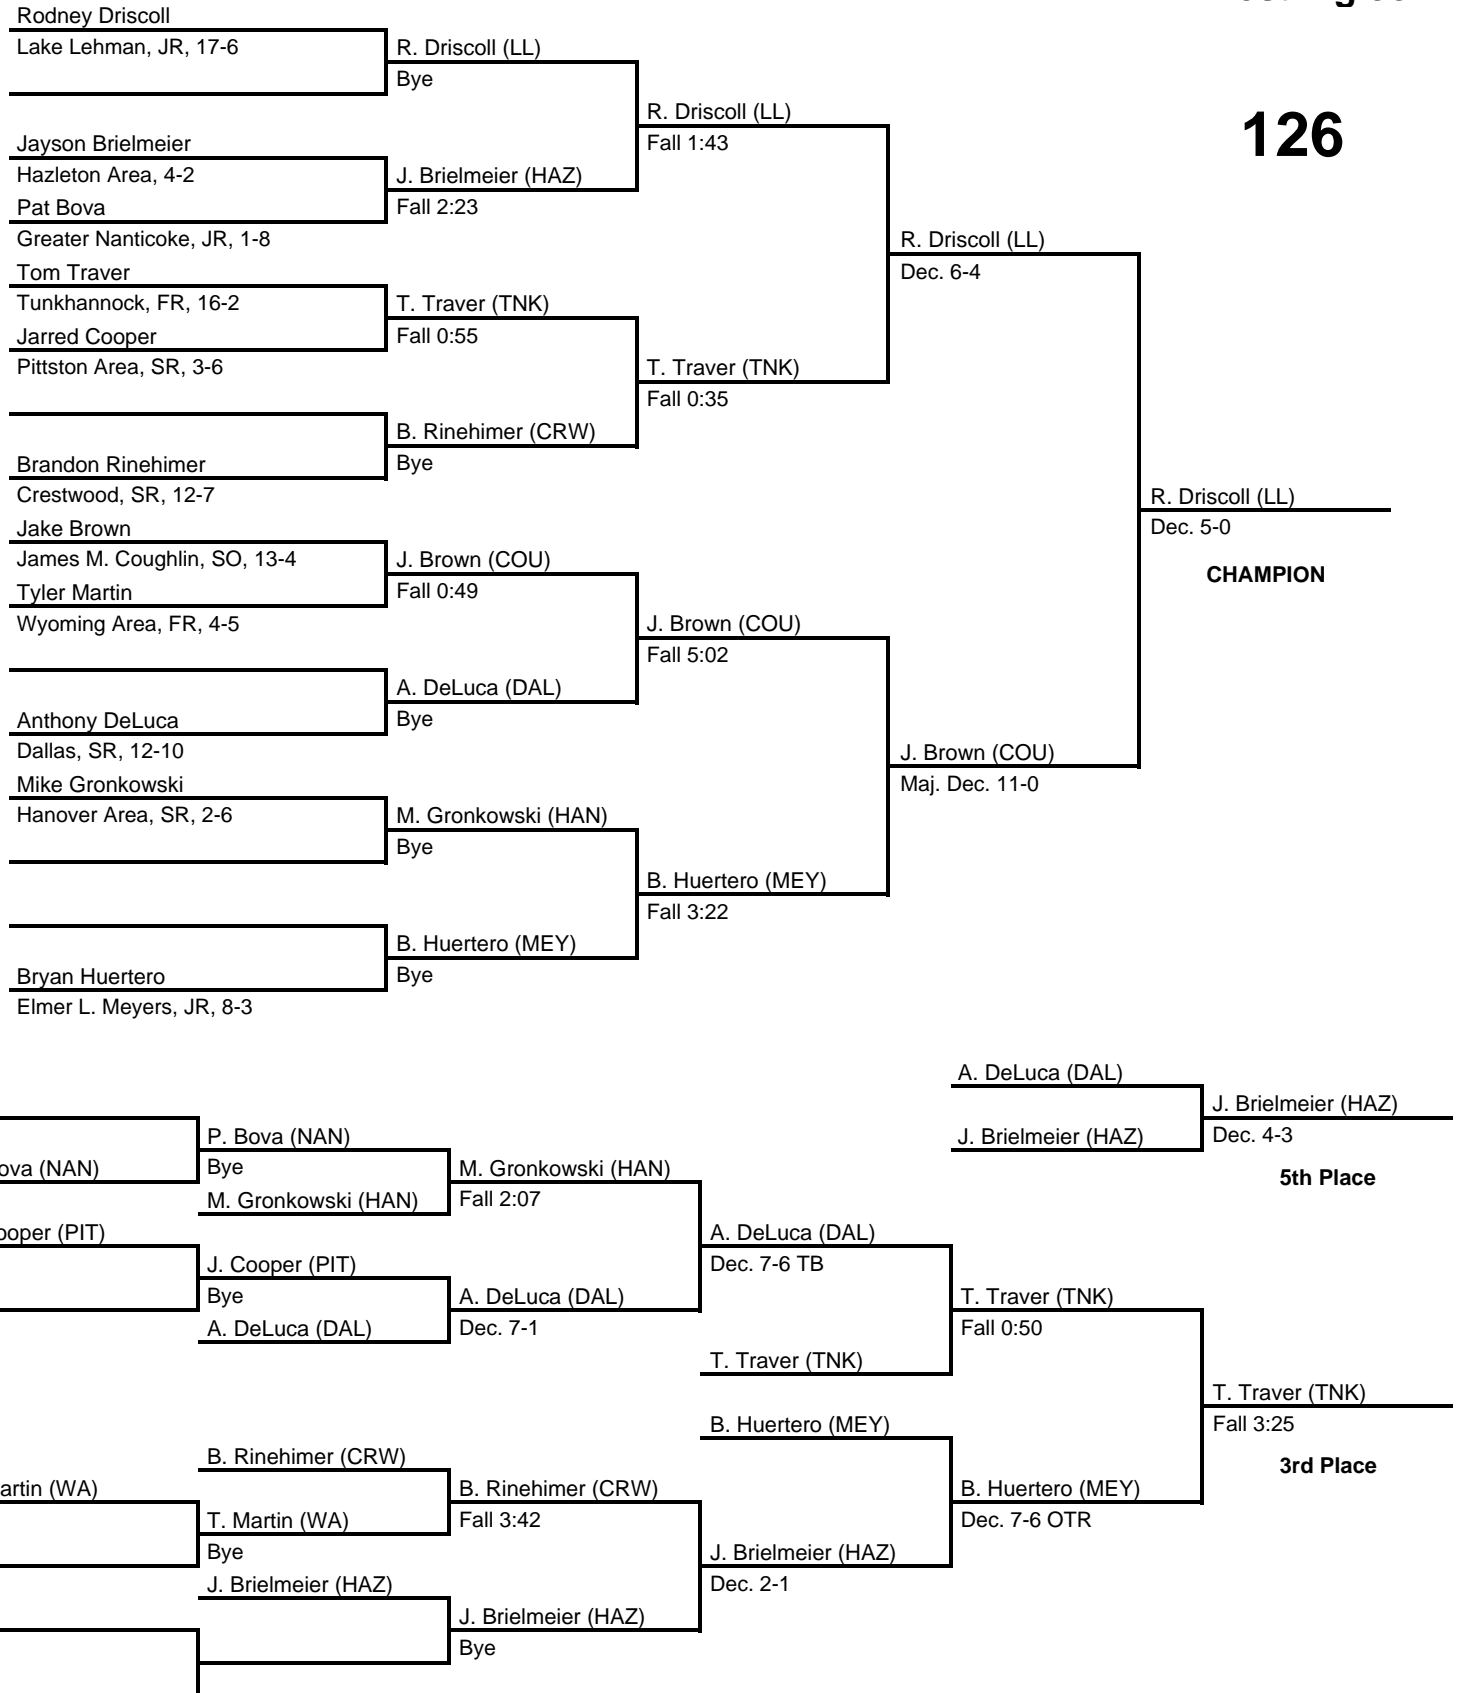

2016 Wyoming Valley Conference Tournament

at Lake Lehman HS -- January 8-9, 2016

results provided by
PA-Wrestling.com