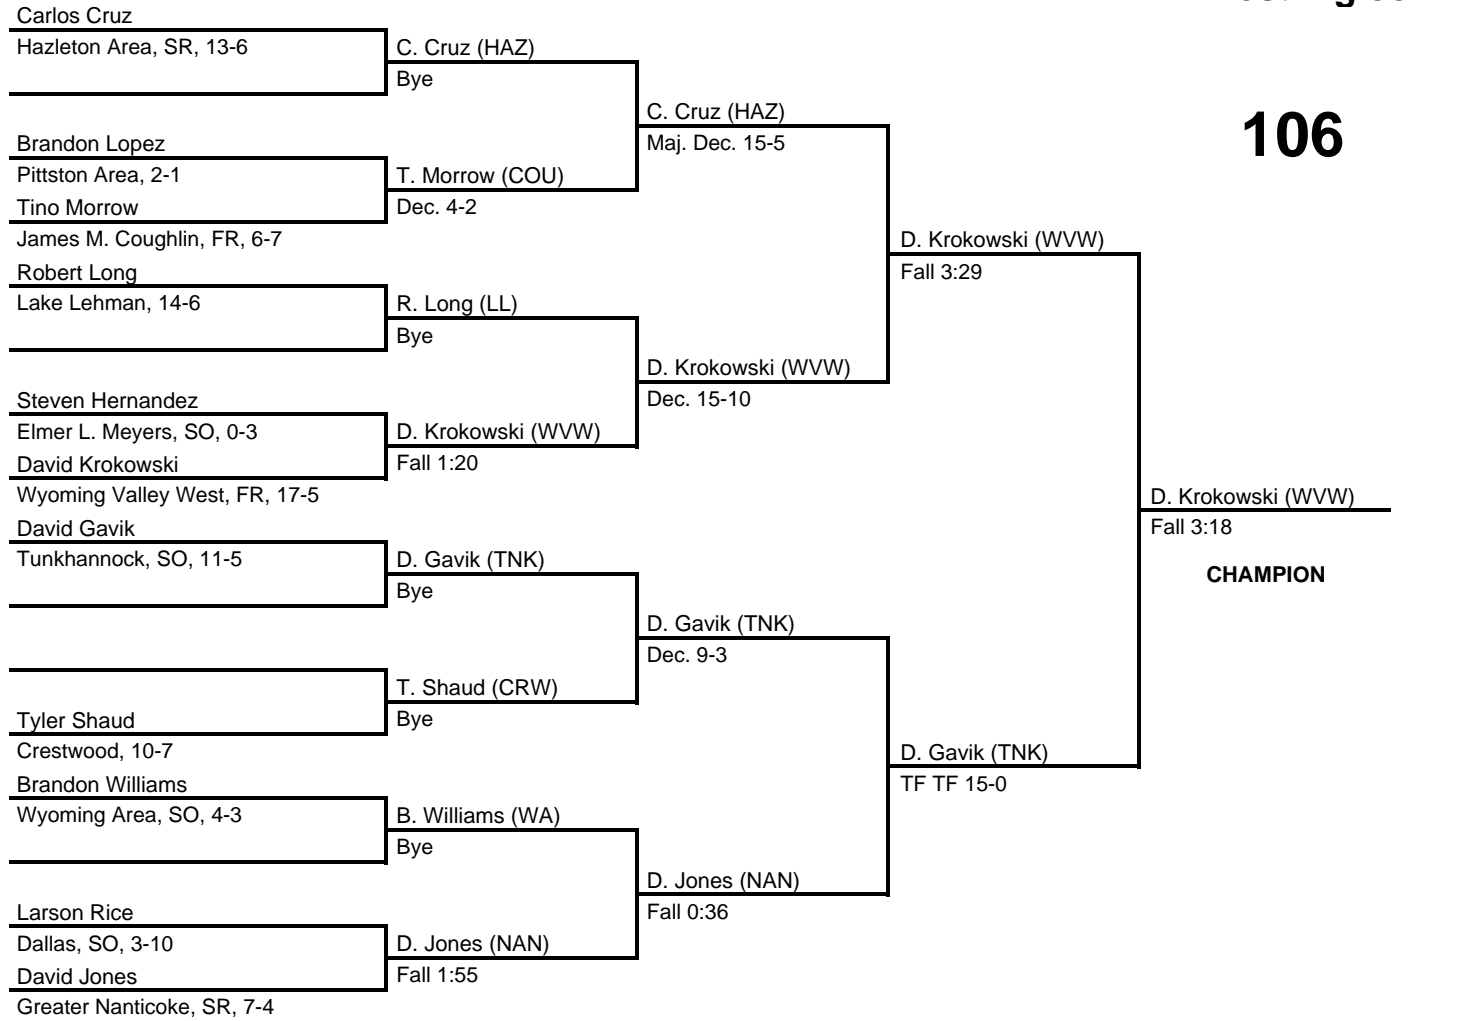

2016 Wyoming Valley Conference Tournament

at Lake Lehman HS -- January 8-9, 2016

results provided by
PA-Wrestling.com

Team Scores

Final Team Scores

Place	Pts	School (Abbreviation)	1st	2nd	3rd	4th	5th	6th
1.	261.5	Tunkhannock (TNK)	4	3	3	-	1	2
2.	204.5	Hazleton Area (HAZ)	4	-	-	5	3	-
3.	174.0	Lake Lehman (LL)	2	1	4	1	1	1
4.	168.0	Elmer L. Meyers (MEY)	1	4	1	1	1	2
5.	131.0	Hanover Area (HAN)	1	3	-	-	2	-
6.	101.0	Dallas (DAL)	1	-	2	-	1	2
7.	89.0	James M. Coughlin (COU)	-	1	2	-	-	2
8.	78.0	Pittston Area (PIT)	-	-	-	1	3	-
9.	76.0	Wyoming Valley West (WVW)	1	-	1	1	1	1
10.	74.0	Wyoming Area (WA)	-	2	1	1	-	-
11.	62.0	Berwick (BER)	-	-	-	3	-	-
12.	47.0	Crestwood (CRW)	-	-	-	1	-	3
13.	24.0	Greater Nanticoke (NAN)	-	-	-	-	1	1
14.	7.0	GAR Memorial (GAR)	-	-	-	-	-	-

2016 Wyoming Valley Conference Tournament

at Lake Lehman HS -- January 8-9, 2016

results provided by
PA-Wrestling.com

2016 Wyoming Valley Conference Tournament

at Lake Lehman HS -- January 8-9, 2016

results provided by
PA-Wrestling.com