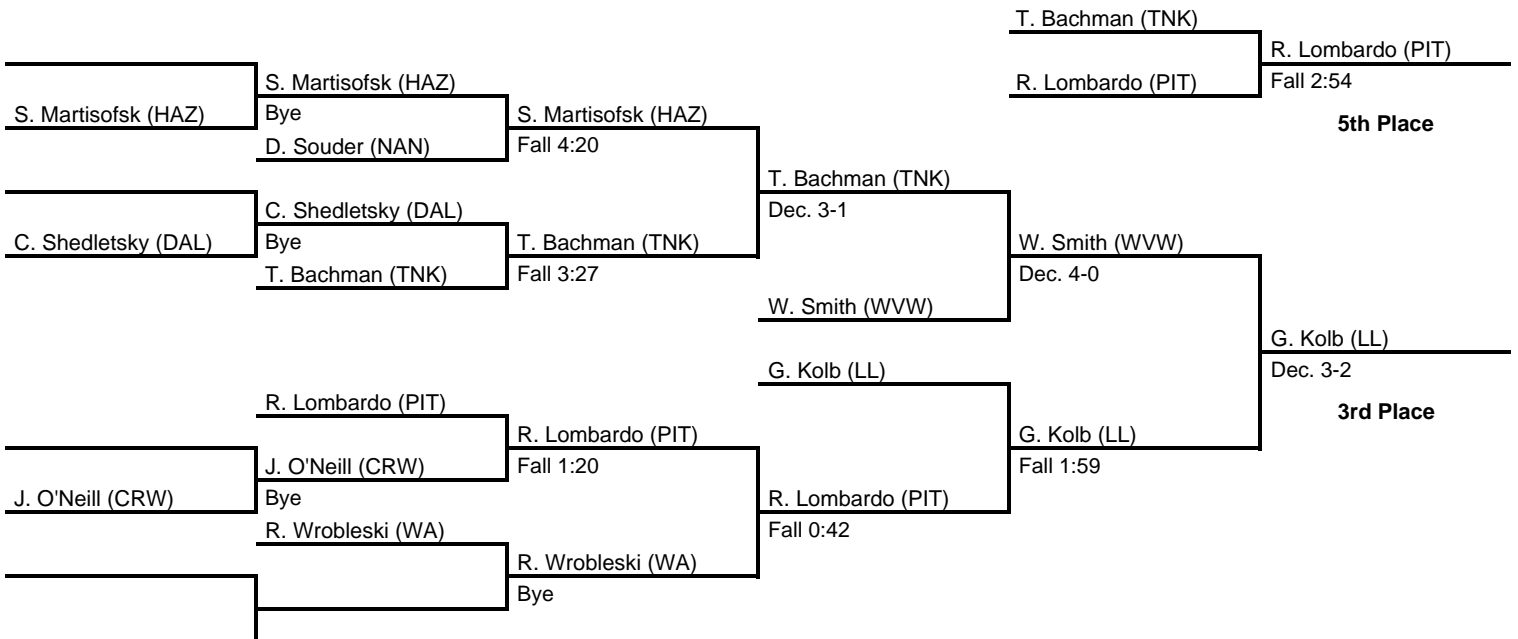

2016 Wyoming Valley Conference Tournament

at Lake Lehman HS -- January 8-9, 2016

results provided by
PA-Wrestling.com