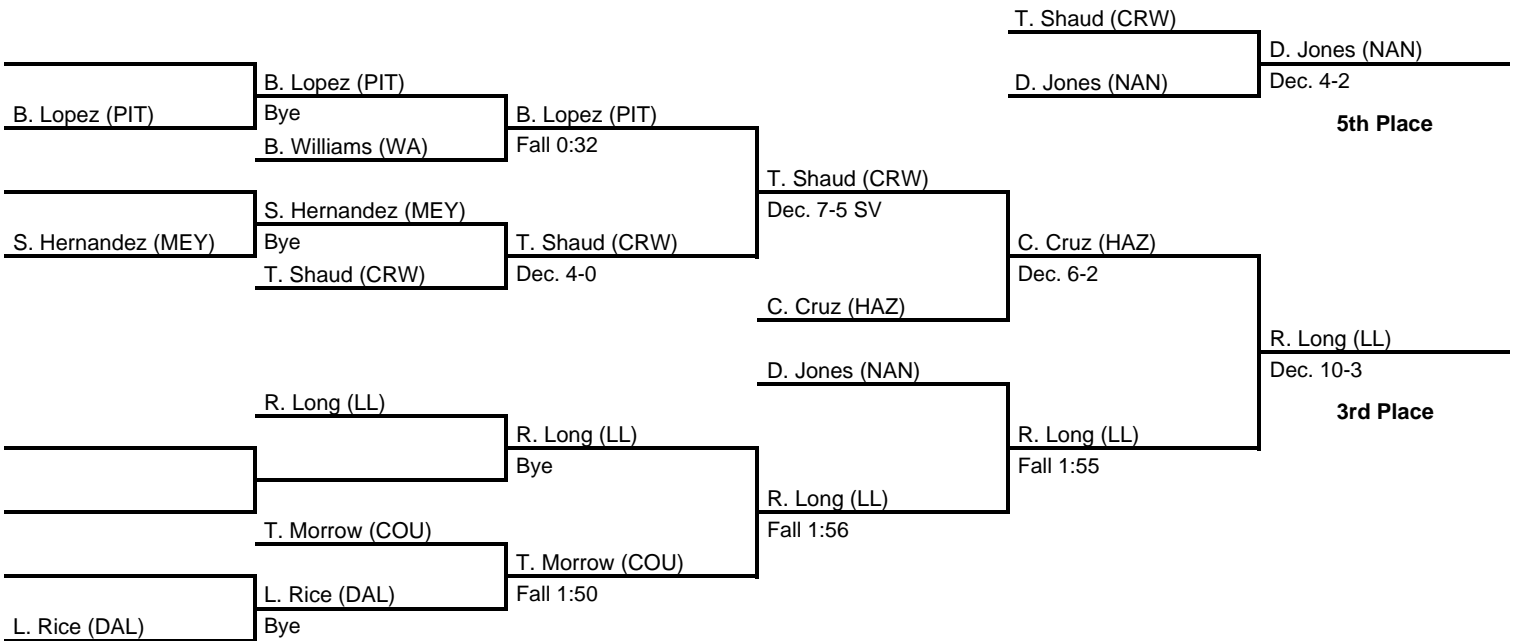

2016 Wyoming Valley Conference Tournament

at Lake Lehman HS -- January 8-9, 2016

results provided by
PA-Wrestling.com

Team Scores

Final Team Scores

Place	Pts	School (Abbreviation)	1st	2nd	3rd	4th	5th	6th
1.	261.5	Tunkhannock (TNK)	4	3	3	-	1	2
2.	204.5	Hazleton Area (HAZ)	4	-	-	5	3	-
3.	174.0	Lake Lehman (LL)	2	1	4	1	1	1
4.	168.0	Elmer L. Meyers (MEY)	1	4	1	1	1	2
5.	131.0	Hanover Area (HAN)	1	3	-	-	2	-
6.	101.0	Dallas (DAL)	1	-	2	-	1	2
7.	89.0	James M. Coughlin (COU)	-	1	2	-	-	2
8.	78.0	Pittston Area (PIT)	-	-	-	1	3	-
9.	76.0	Wyoming Valley West (WVW)	1	-	1	1	1	1
10.	74.0	Wyoming Area (WA)	-	2	1	1	-	-
11.	62.0	Berwick (BER)	-	-	-	3	-	-
12.	47.0	Crestwood (CRW)	-	-	-	1	-	3
13.	24.0	Greater Nanticoke (NAN)	-	-	-	-	1	1
14.	7.0	GAR Memorial (GAR)	-	-	-	-	-	-

2016 Wyoming Valley Conference Tournament

at Lake Lehman HS -- January 8-9, 2016

results provided by
PA-Wrestling.com

2016 Wyoming Valley Conference Tournament

at Lake Lehman HS -- January 8-9, 2016

results provided by
PA-Wrestling.com