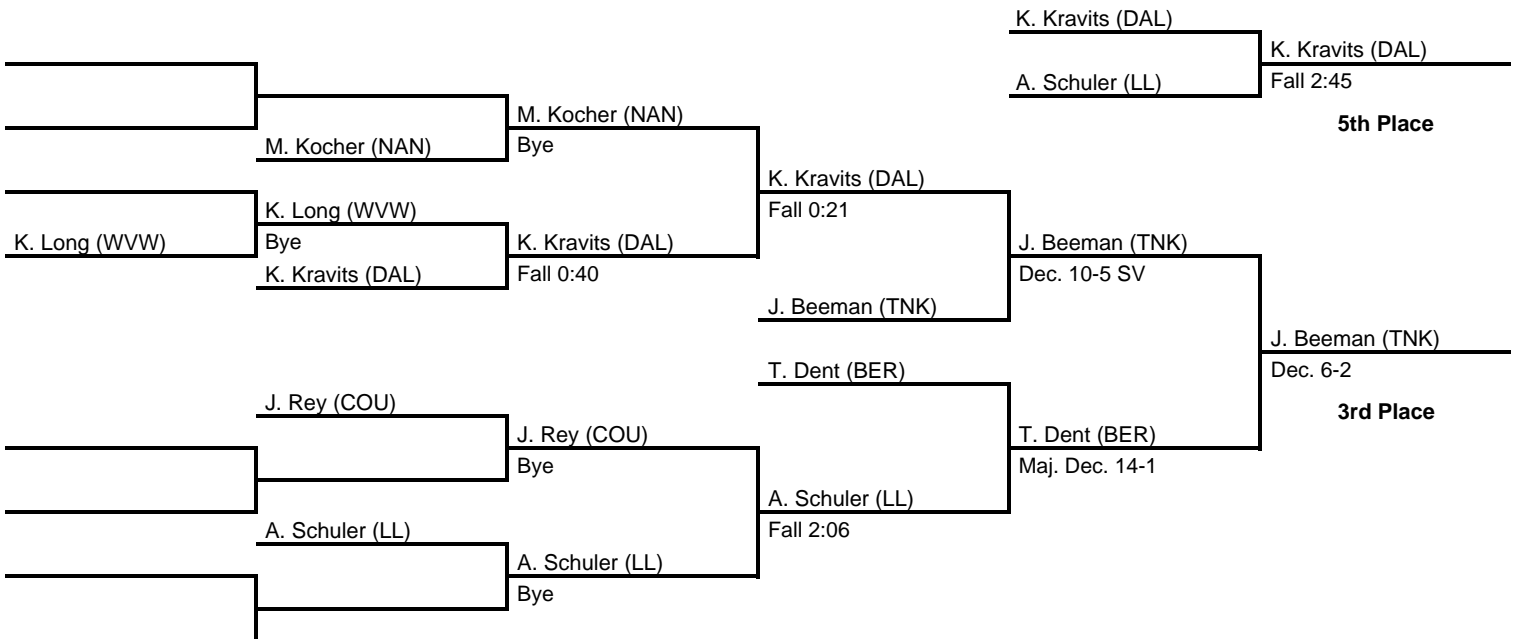

2016 Wyoming Valley Conference Tournament

at Lake Lehman HS -- January 8-9, 2016

results provided by
PA-Wrestling.com

113